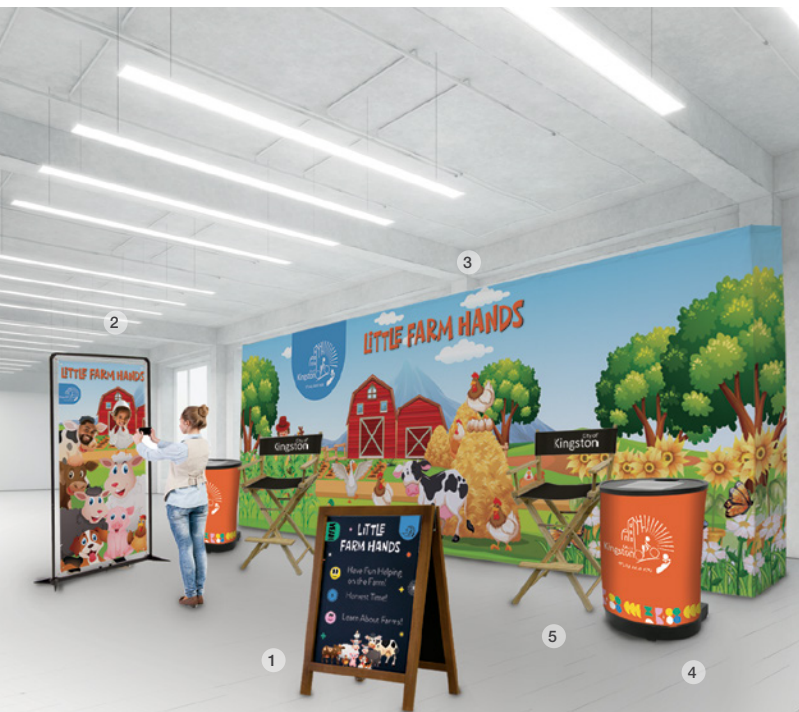

COMMUNITY SERVICES & GOVERNMENT

MAXIMIZE YOUR IMPACT

with promotional displays

TOP USE CASES:

Workshops & Seminars
Volunteer Opportunities
Election Information
Historical Sites

1 Premium Rectangle Sail Sign
2 Vinyl Banner 3 Signacade Deluxe A-Frame

ASI: 87188 PPAI: 254687 SAGE: 67383 UPIC: SHOWDOWN

Showdown
DISPLAYS

PROMOTE

1 Vinyl Banner 2 Economy Table Throw 3 Corrugated Plastic Sign Kit 4 Elite Teardrop Sail Sign

EDUCATE

1 Premium Razor Sail Sign 2 Deluxe Tent 3 Outdoor Fitted Table Throw 4 Twist-Up Oval A-Frame

ENTERTAIN

1 Deluxe Wood A-Frame 2 FrameWorx Face Cutout 3 Splash Display 4 Case-to-Counter Conversion Kit 5 Director's Chair

INFORM

1 Boulevard Banner 2 United States Flag